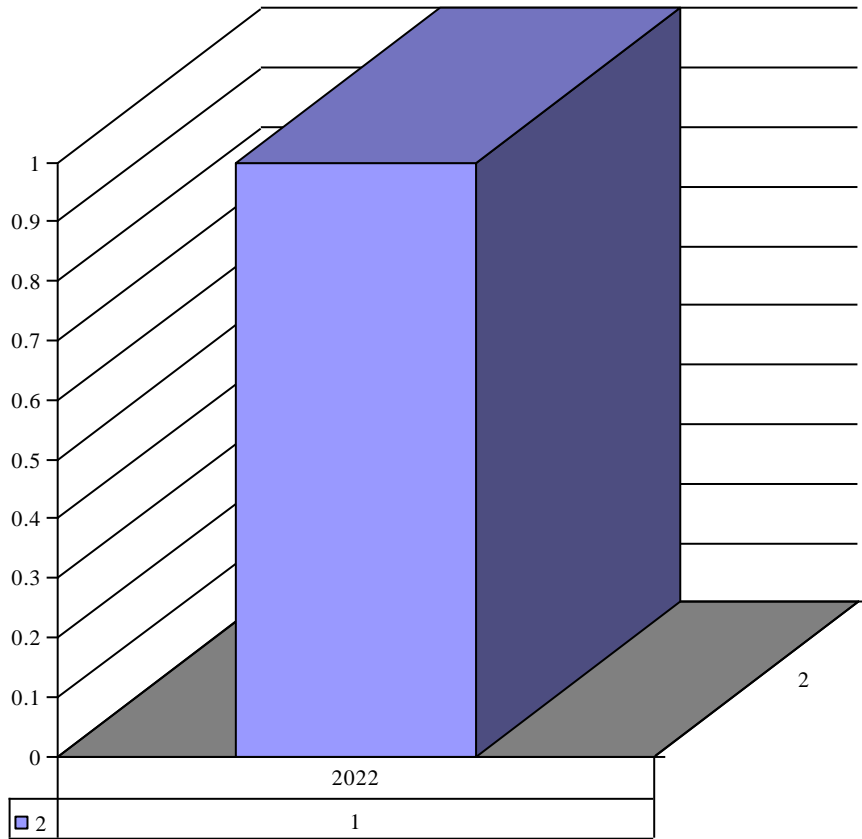

Inventor Adult Cassock

Year	Month	Inventor	Count
2022	2	Adult Cassock	1