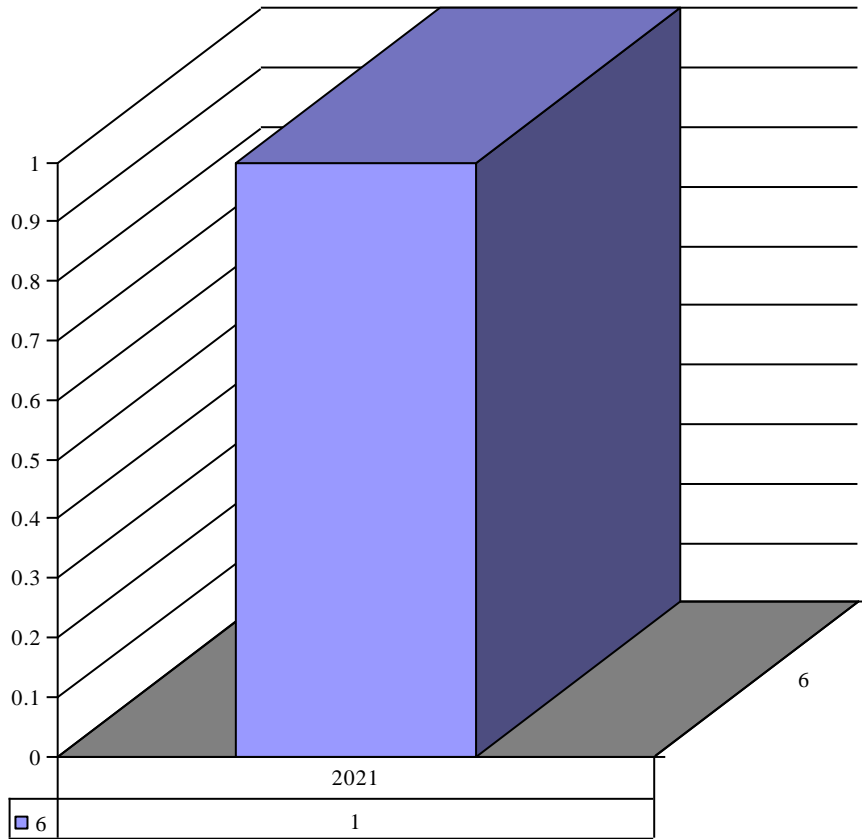

Inventor San Alejo candle

Year	Month	Inventory	Count
2021	6	San Alejo candle	1