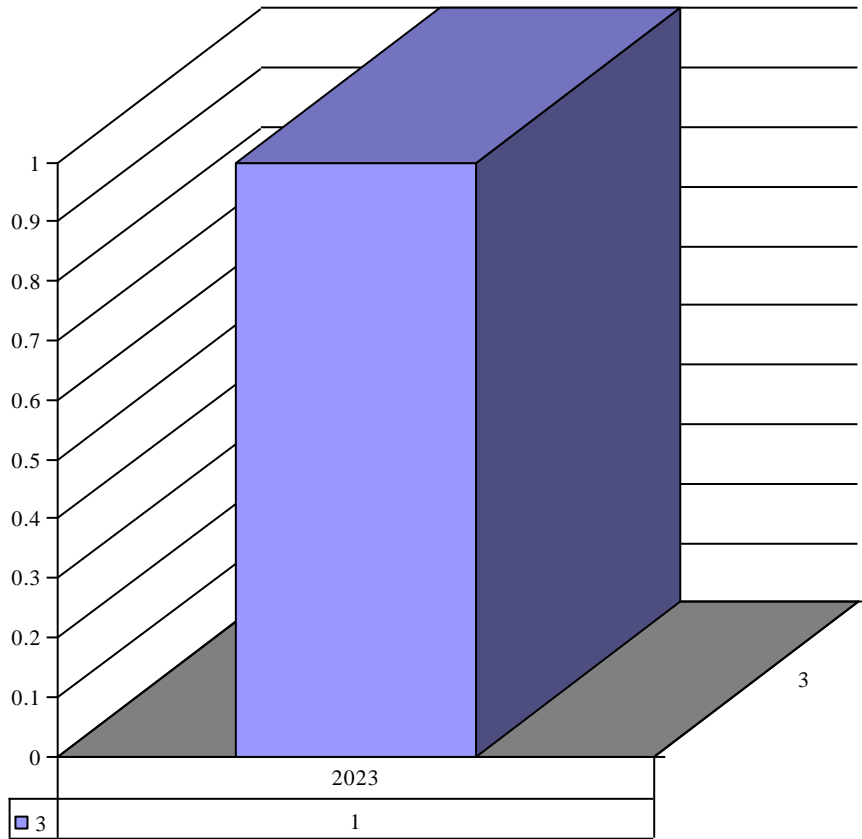

Inventor Sal DeLa Tierra

Year	Month	Inventory	Count
2023	3	Sal DeLa Tierra	1