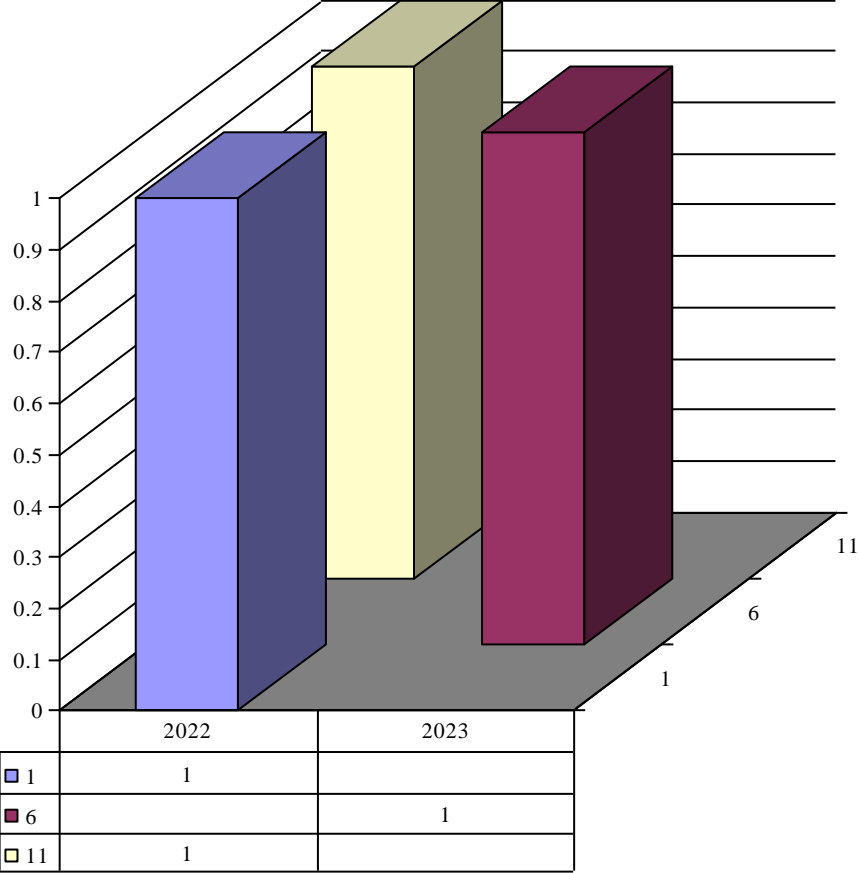

Inventor St Clare of Assisi

Year	Month	Inventory	Count
2022	1	St Clare of Assisi	1
2022	11	St Clare of Assisi	1
2023	6	St Clare of Assisi	1