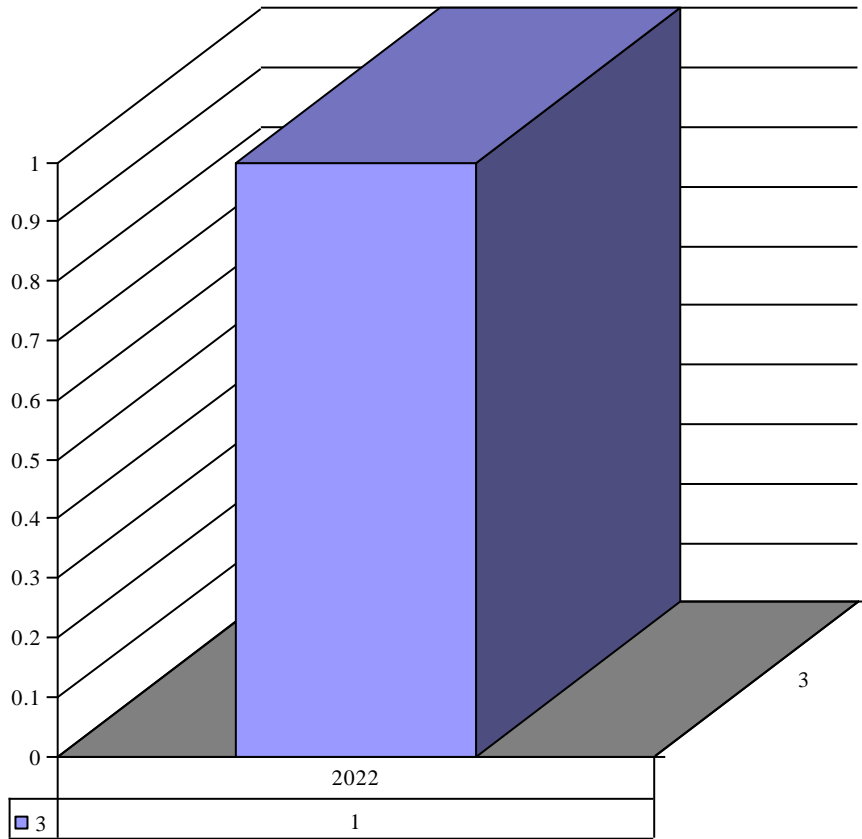

Inventor Sacred Scripture - A Gospel Study of Gods Word

Year	Month	Inventory	Count
2022	3	Sacred Scripture - A Gospel Study of Gods Word	1