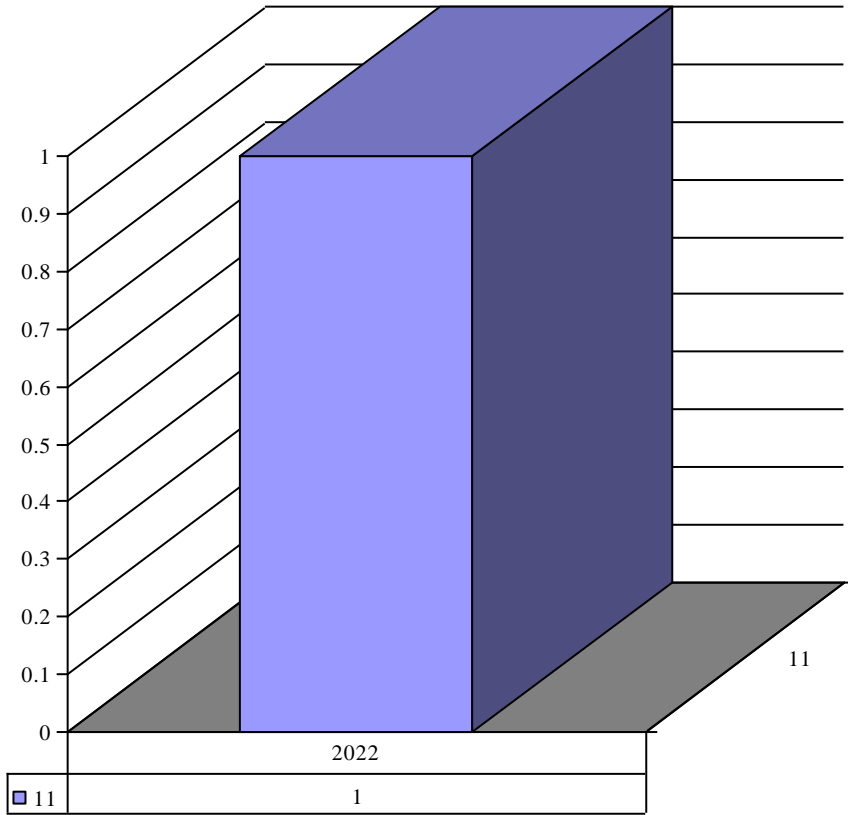

Inventor Advent Candle

Year	Month	Inventory	Count
2022	11	Advent Candle	1