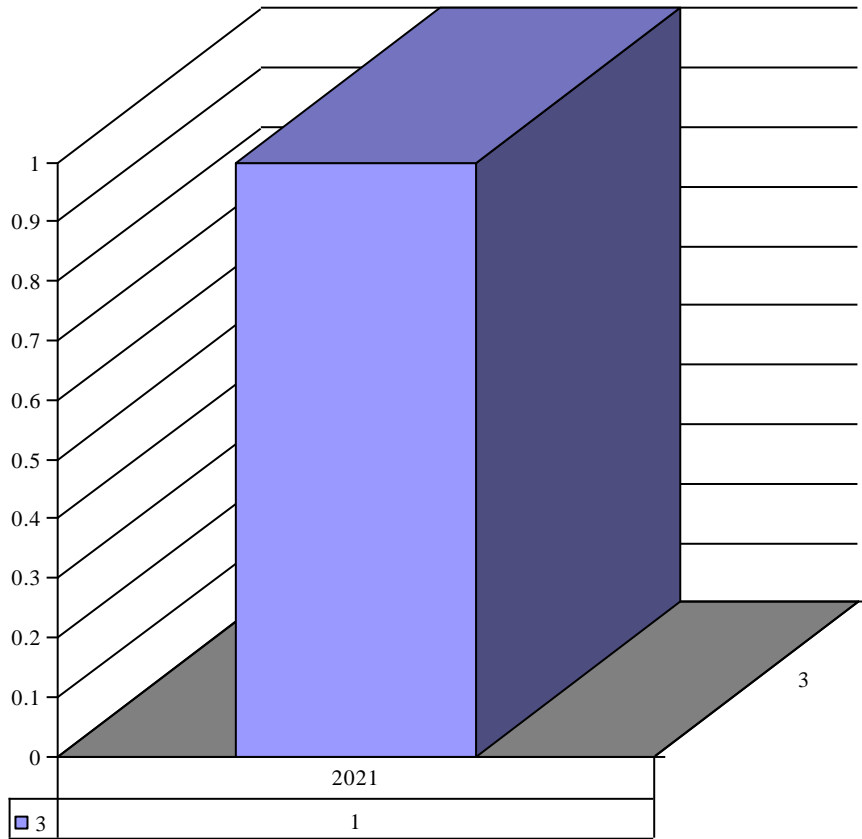

Inventor Priest Stole w/Cross silver

Year	Month	Inventory	Count
2021	3	Priest Stole w/Cross silver	1